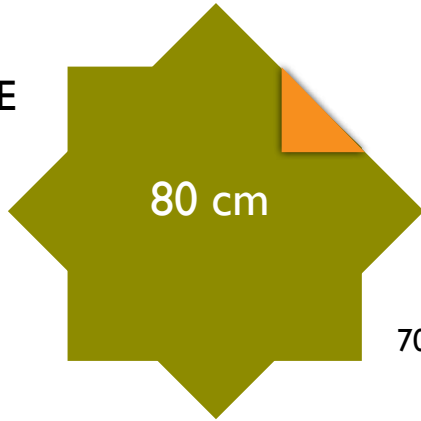

# ORDER FORM

[www.floralwell.com.au](http://www.floralwell.com.au)  
THE WELL OF LIFE FOR FLOWERS

FLORAL BOXES™		INCLUDES POT		
SIZE	COLOURS	BOX & POT PRICE	QTY	SUB TOTAL
<b>SMALL BOX &amp; POT</b>  Base 18cm Height 13cm	HOT PINK	\$2.00		
	PALE PINK	\$2.00		
	VIOLET	\$2.00		
	ORANGE	\$2.00		
	YELLOW	\$2.00		
	LIME GREEN	\$2.00		
	MOSS GREEN	\$2.00		
	CERAMIC CREAM	\$2.00		
	<b>TOTAL</b>			
<b>LARGE BOX &amp; POT</b>  Base 22cm Height 17cm	HOT PINK	\$2.40		
	PALE PINK	\$2.40		
	VIOLET	\$2.40		
	ORANGE	\$2.40		
	YELLOW	\$2.40		
	LIME GREEN	\$2.40		
	MOSS GREEN	\$2.40		
	CERAMIC CREAM	\$2.40		
	<b>TOTAL</b>			

FLORALWELL POT & BASE								
SMALL	PRICE	QTY	SUB TOTAL	LARGE	PRICE	QTY	SUB TOTAL	
Base 16cm Height 14cm 	\$1.50			Base 19cm Height 17cm 	\$1.80			
<b>TOTAL</b>				<b>TOTAL</b>				

QUANTITY DISCOUNTS	
(Calculated prior to GST & freight)	
\$100 - \$300	15% DISCOUNT
\$301 - \$500	20% DISCOUNT
\$501+	25% DISCOUNT

# FloralWell® STAR SHEETS & FLORALBOXES

LARGE

80 cm

SMALL

67 cm

70 micron thickness

Star Sheets are strong, waterproof and come in a range of complementary colour combinations on front and reverse sides.

SMALL

Base 16cm  
Height 14cm

LARGE

Base 19cm  
Height 17cm

**EXTERNAL WRAP FOR FLORALWELLS®**

**INTERNAL LINER FOR HIGH GLOSS FLORALBOXES®**

SMALL Base 18cm  
Height 13cm

LARGE  
Base 22cm  
Height 17cm

NOTE: Colour representation on this brochure may vary slightly to actual product.