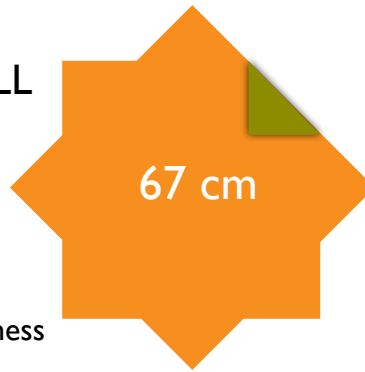

FLORALWELL POT & BASE								
SMALL	PRICE	QTY	SUB TOTAL	LARGE	PRICE	QTY	SUB TOTAL	
Base 16cm Height 14cm 	\$1.50			Base 19cm Height 17cm 	\$1.80			
<b>TOTAL</b>				<b>TOTAL</b>				

QUANTITY DISCOUNTS	
(Calculated prior to GST & freight)	
\$100 - \$300	15% DISCOUNT
\$301 - \$500	20% DISCOUNT
\$501+	25% DISCOUNT

# FloralWell® STAR SHEETS & FLORALBOXES

LARGE

80 cm

SMALL

67 cm

70 micron thickness

Star Sheets are strong, waterproof and come in a range of complementary colour combinations on front and reverse sides.

SMALL

Base 16cm  
Height 14cm

LARGE

Base 19cm  
Height 17cm

**EXTERNAL WRAP FOR FLORALWELLS®**

**INTERNAL LINER FOR HIGH GLOSS FLORALBOXES®**

SMALL Base 18cm  
Height 13cm

LARGE  
Base 22cm  
Height 17cm

NOTE: Colour representation on this brochure may vary slightly to actual product.