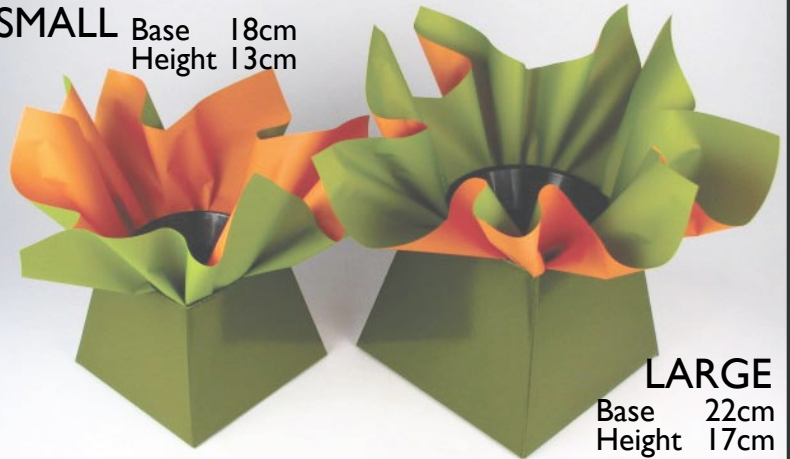

# FloralWell® STAR SHEETS & FLORALBOXES

LARGE

80 cm

SMALL

67 cm

70 micron thickness

Star Sheets are strong, waterproof and come in a range of complementary colour combinations on front and reverse sides.

SMALL

Base 16cm  
Height 14cm

LARGE

Base 19cm  
Height 17cm

**EXTERNAL WRAP FOR FLORALWELLS®**

**INTERNAL LINER FOR HIGH GLOSS FLORALBOXES®**

SMALL Base 18cm  
Height 13cm

LARGE  
Base 22cm  
Height 17cm

NOTE: Colour representation on this brochure may vary slightly to actual product.